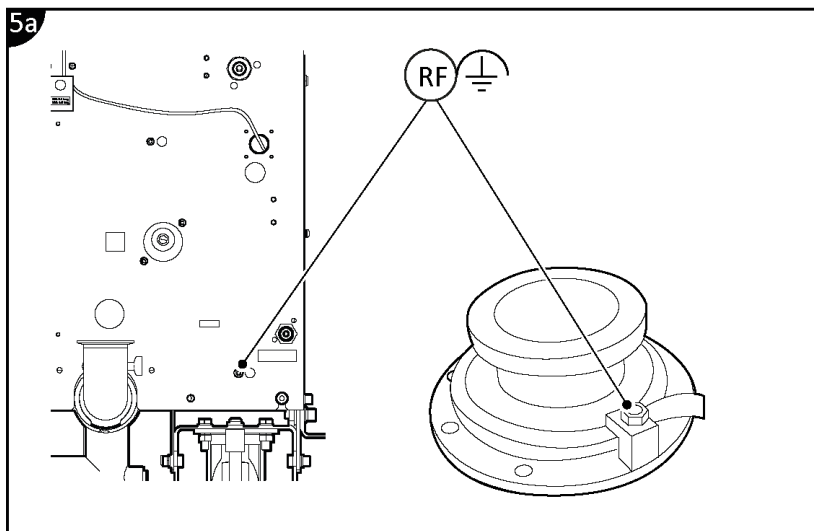

## WARNING

Refer to the instruction manual for complete information.

A suitably trained electrician must fit this connector.

Se reporter au manuel d.instruction pour l. ensemble des renseignements.

Umfassende Informationen finden Sie in der Gebrauchsanleitung.

Riferirsi al manuale d.istruzioni per l. insieme delle informazioni.

상세한 정보는 사용 설명서를 참조 하십시오.

詳細については、取扱説明書を参照してください。

CS/0172/A

CS/5209/A

A. Interface plug needs to be fitted to enable EMS operation

When fitting the inlet strainer, hold the adaptor still with a spanner - refer to instruction manual page 31, Section 3.9.