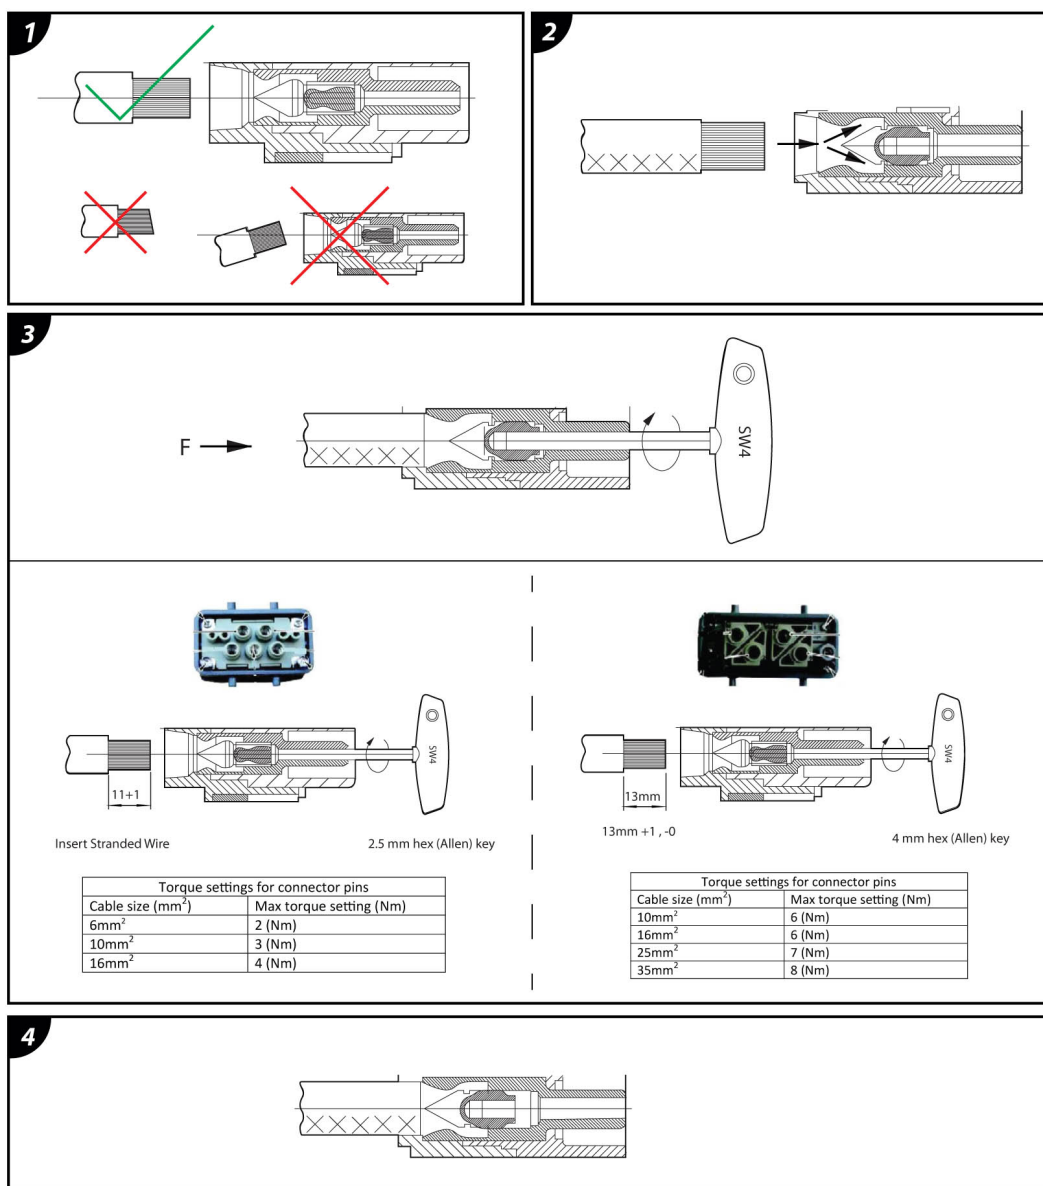

## WARNING

Refer to the instruction manual for complete information.

A suitably trained electrician must fit this connector.

Se reporter au manuel d.instruction pour l. ensemble des renseignements.

Umfassende Informationen finden Sie in der Gebrauchsanleitung.

Riferirsi al manuale d.istruzioni per l. insieme delle informazioni.

상세한 정보는 사용 설명서를 참조 하십시오.

詳細については、取扱説明書を参照してください。

CS/0172/A

CS/5209/A

A. Interface plug needs to be fitted to enable EMS operation

When fitting the inlet strainer, hold the adaptor still with a spanner - refer to instruction manual page 31, Section 3.9.